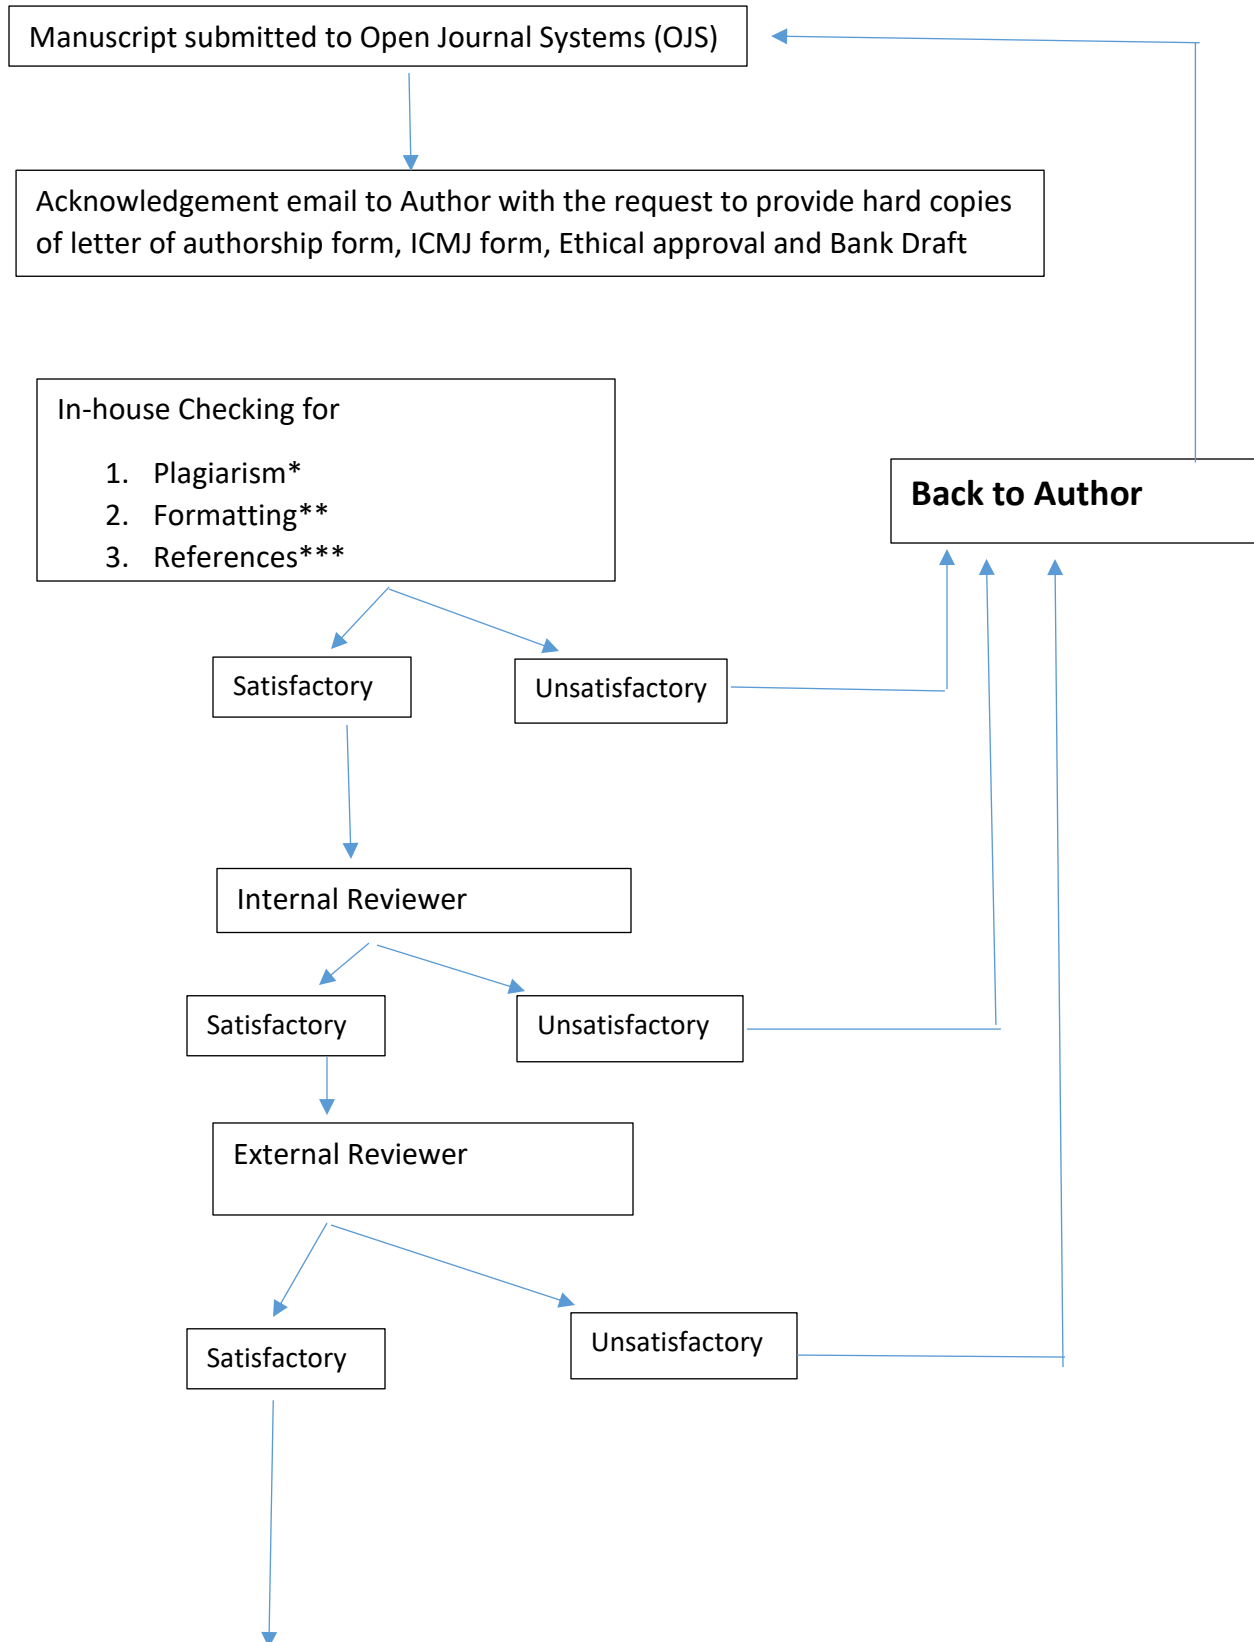

Annals Submission Process

*Plagiarism: Overall similarity index less than 19 % and single source less than 4%

**Formatting: Abstract: Background, objectives, Methods, Results and Conclusion

Main Body of Manuscript: Introduction, Methods, Results, Discussion and conclusion

*** References: Vancouver Style